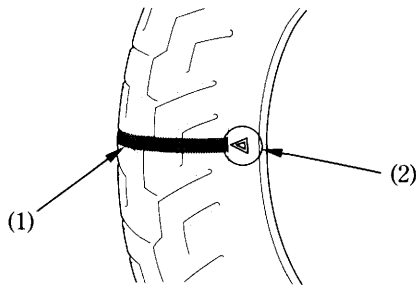

Tread Wear

Replace tyres before tread depth at the center of the tyre reaches the following limit:

Minimum tread depth	
Front:	1.5 mm (0.06 in)
Rear:	2.0 mm (0.08 in)

< For Germany >

German law prohibits use of tyres whose tread depth is less than 1.6 mm.

- (1) Wear indicator
- (2) Wear indicator location mark