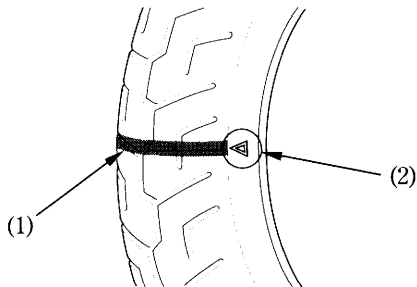

Tread Wear

Replace tyres before tread depth at the center of the tyre reaches the following limit:

Minimum tread depth	
Front:	1.5 mm (0.06 in)
Rear:	2.0 mm (0.08 in)

<For Germany>

German law prohibits use of tyres whose tread depth is less than 1.6 mm.

- (1) Wear indicator
- (2) Wear indicator location mark