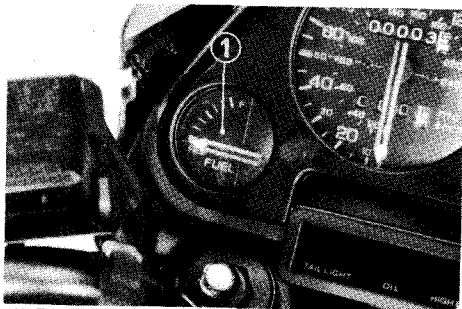

Fuel Gauge

The fuel gauge shows the approximate fuel supply available. At F(full) there is 16 liters (4.2 US gal). When the gauge needle first points to the RES zone, there is about 2.5 liters (0.7 US gal) left in the tank. Refill the tank as soon as possible.