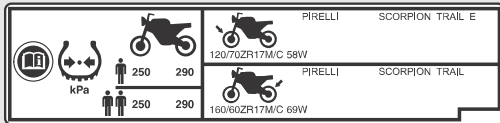

Tyre size:

Front **120/70ZR17M/C 58W**Rear **160/60ZR17M/C 69W**

Tyre brand: PIRELLI

Front **SCORPION TRAIL E**Rear **SCORPION TRAIL****SAFETY REMINDER LABEL**

For your protection, always wear helmet, protective apparel.

FUEL LABEL

Unleaded petrol only

**DRIVE CHAIN LABEL**

Keep chain adjusted and lubricated.

35 to 45 mm (1.4 to 1.8 in) Freeplay