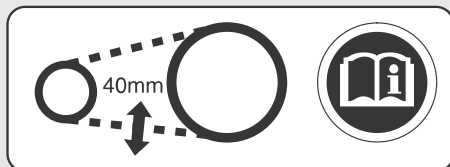

Tyre size:

Front **120/70ZR17M/C 58W**Rear **160/60ZR17M/C 69W**

Tyre brand: PIRELLI

Front **SCORPION TRAIL E**Rear **SCORPION TRAIL****SAFETY REMINDER LABEL**

For your protection, always wear helmet, protective apparel.

FUEL LABEL

Unleaded petrol only

**DRIVE CHAIN LABEL**

Keep chain adjusted and lubricated.

35 to 45 mm (1.4 to 1.8 in) Freeplay