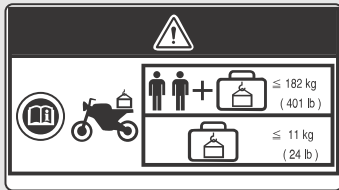

Image Labels

Motorcycle Safety

RADIATOR CAP LABEL

DANGER Except U type

NEVER OPEN WHEN HOT.
Hot coolant will scald you.

Relief pressure valve begins to open at **1.1 kgf/cm²**.

ACCESSORIES AND LOADING WARNING LABEL

WARNING Except U type

ACCESSORIES AND LOADING

- The safety stability and handling of this motorcycle may be affected by the addition of accessories and luggage.
- Read carefully the instructions contained in user's manual and installation guide before installing any accessory.
- The total weight of accessories and luggage added to rider's and passenger's weight should not exceed **182 kg (401 lb)**, which is the maximum weight capacity.
- The luggage weight must not exceed **11 kg (24 lb)** under any circumstances.
- The fitting of large fork-mounted or large handlebar mounted fairing is not recommended.