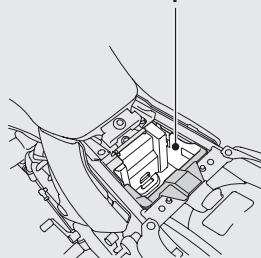

Centre Compartment

The centre compartment is located under the seat.

Maximum Weight Limit: **3.0 kg (6.6 lb)**

(CB400)

Centre compartment

(CB400A)

Centre compartment

- ▶ The centre compartment may become heated by the engine. Do not store any items that are flammable or susceptible to heat damage.