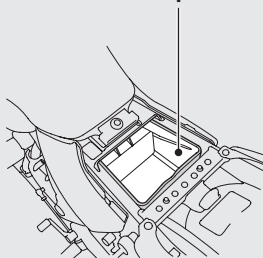

Centre Compartment

The centre compartment is located under the seat.

Maximum Weight Limit: **3.0 kg (6.6 lb)**

(CB400)

Centre compartment

(CB400A)

Centre compartment

- ▶ The centre compartment may become heated by the engine. Do not store any items that are flammable or susceptible to heat damage.