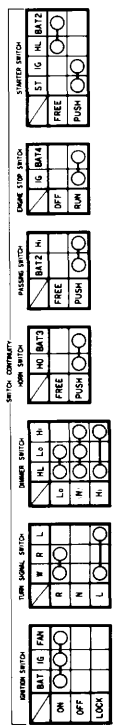

CB1000

0030Z-MZ1-9200:U