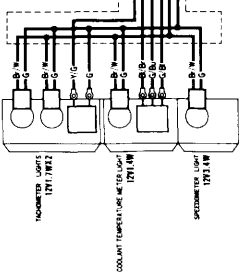

CB1000

0030Z-MZ1-9200:U