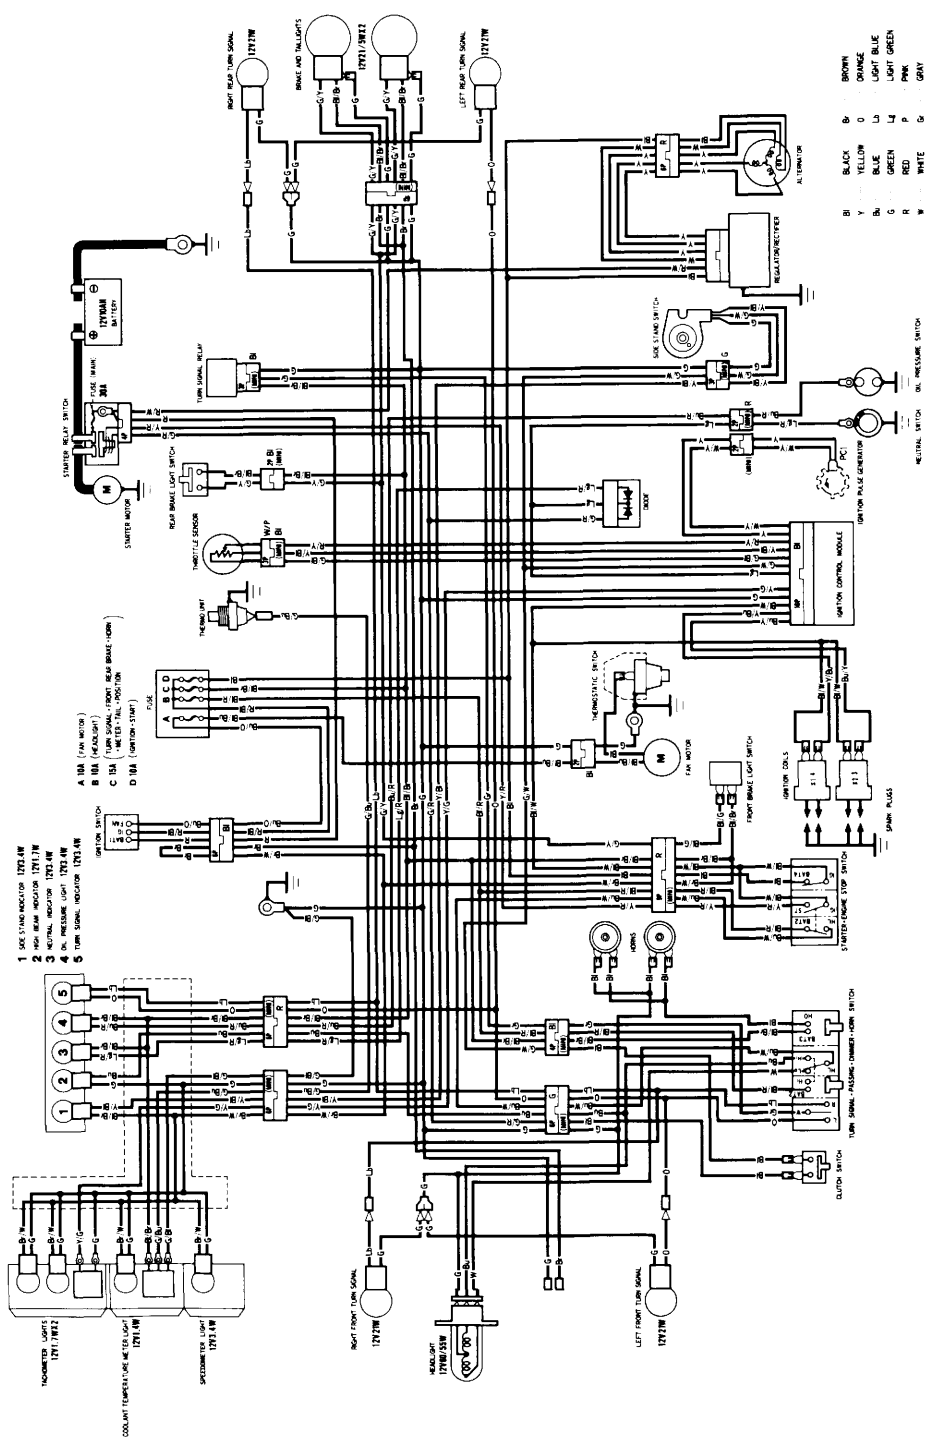

CB1000

0030Z-MZ1-9200:U