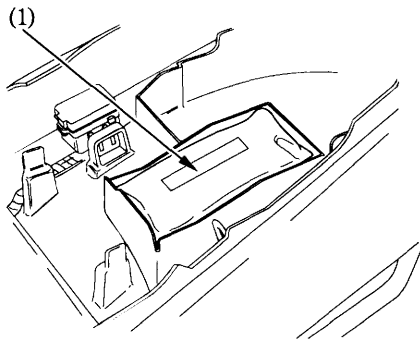

TOOL KIT

Tool kit is under the seat.

Listed below are the items included in the tool kit (1).

- Tool bag
- 10 x 12 mm Box end wrench
- 22 mm Box end wrench
- 27 mm Box end wrench
- 8 mm Box end wrench
- 5 mm Hex wrench
- 6 mm Hex wrench
- 10 x 12 mm Open end wrench
- 14 x 17 mm Open end wrench
- Pin spanner
- Pliers
- No. 2 Phillips screwdriver
- No. 2 screwdriver
- Screwdriver handle
- Extension bar
- Spark plug wrench
- Feeler gauge 0.7 mm (0.03 in)