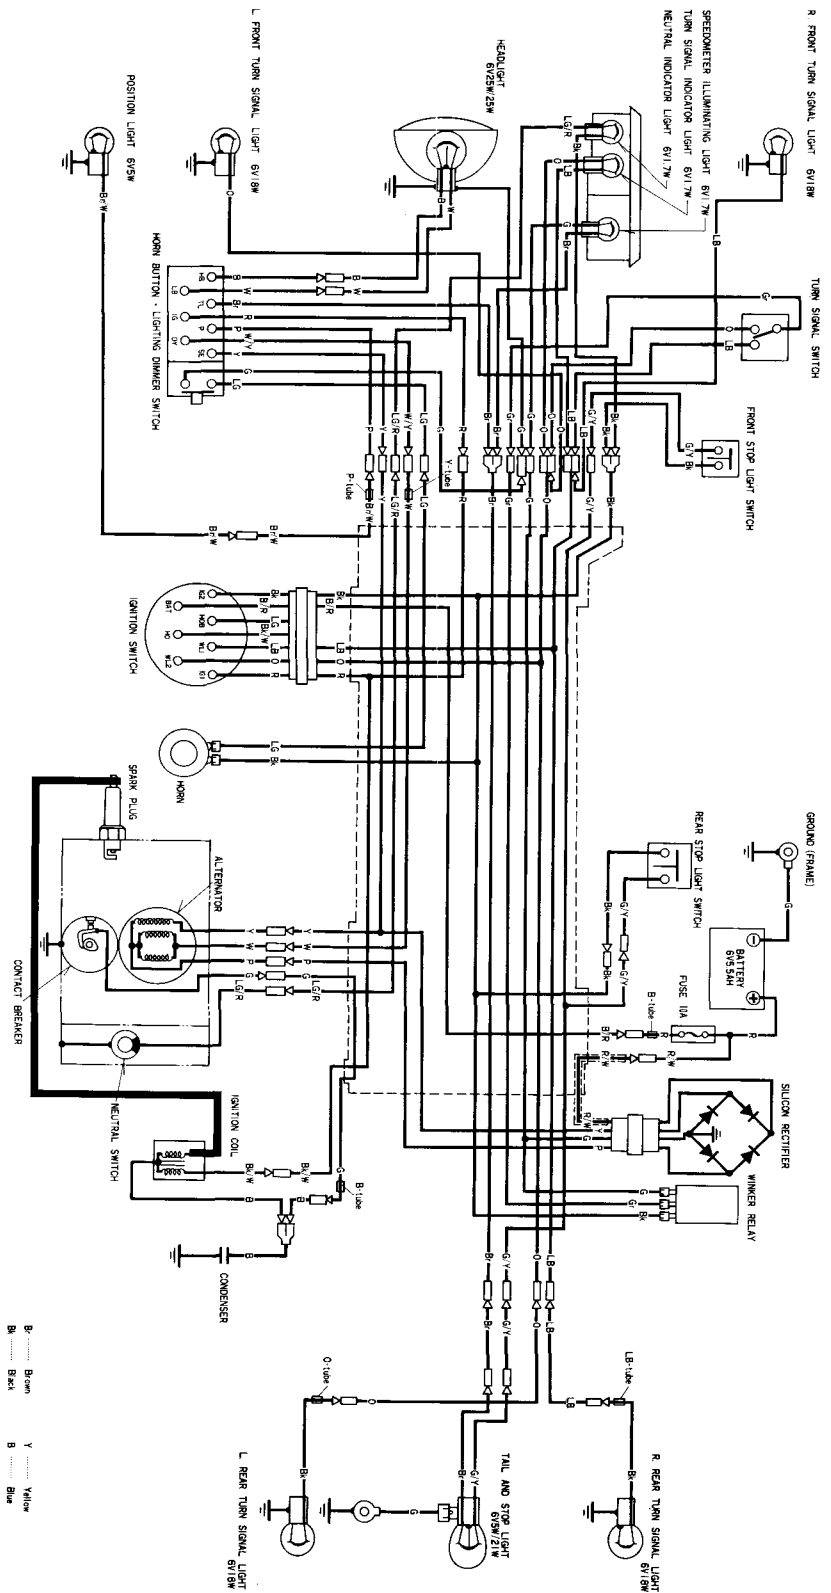

C90 U.K. TYPE

LIGHTING DIMMER SWITCH ARRANGEMENT

| | | | | |
|-------|---|-----|---|-----|
| Knob | L | P | H | OFF |
| Color | B | P | W | Br |
| | R | W/Y | Y | |

IGNITION SWITCH ARRANGEMENT

| | | | | | | |
|-------|-----|-----|----|------|-----|------|
| BAT | IG1 | IG2 | HO | HOB | W/L | W/L2 |
| Color | B/R | R | B | Bk/W | LG | LB |
| | | | | | | 0 |

- B Brown
- Bk Black
- W White
- LG Light Green
- R Red
- G Green
- Y Yellow
- B Blue
- Gr Grey
- LB Light Blue
- O Orange
- P Pink

0030Z-046-6400