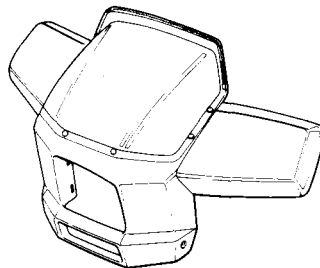

## OPTIONAL PARTS

To install the optional parts, follow the instructions furnished with the parts.

- Tripmeter

- Fairing

- Air pressure gauge

- Pro wedge II tire

- Step rubber  
(For use with snowmobile boots)