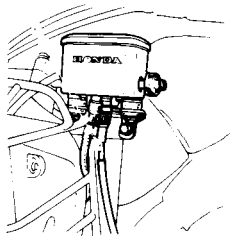

## OPTIONAL PARTS

To install the optional parts, follow the instructions furnished with the parts.

- Tripmeter

- Fairing

- Air pressure gauge

- Pro wedge II tire

- Step rubber  
(For use with snowmobile boots)