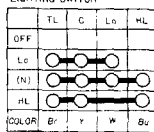

WIRING DIAGRAM

IGNITION SWITCH

LIGHTING SWITCH

ENGINE STOP SWITCH

STARTER SWITCH

B.....Black
 Y.....Yellow
 Bu.....Blue
 G.....Green
 R.....Red
 W.....White

Br.....Brown
 O.....Orange
 L.....Light blue
 Lg.....Light green
 P.....Pink
 Gr.....Gray