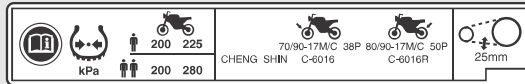

TYRE INFORMATION & DRIVE CHAIN LABEL

Cold tyre pressure:

[Driver only]

Front **200 kPa (2.00 kgf/cm², 29 psi)**Rear **225 kPa (2.25 kgf/cm², 33 psi)**

[Driver and passenger]

Front **200 kPa (2.00 kgf/cm², 29 psi)**Rear **280 kPa (2.80 kgf/cm², 41 psi)**

Tyre size:

Front **70/90-17M/C 38P**Rear **80/90-17M/C 50P**

Tyre brand: CHENG SHIN

Front **C-6016**Rear **C-6016R**

Keep chain adjusted and lubricated.

20 to 30 mm (1.0 to 1.2 in) Freeplay